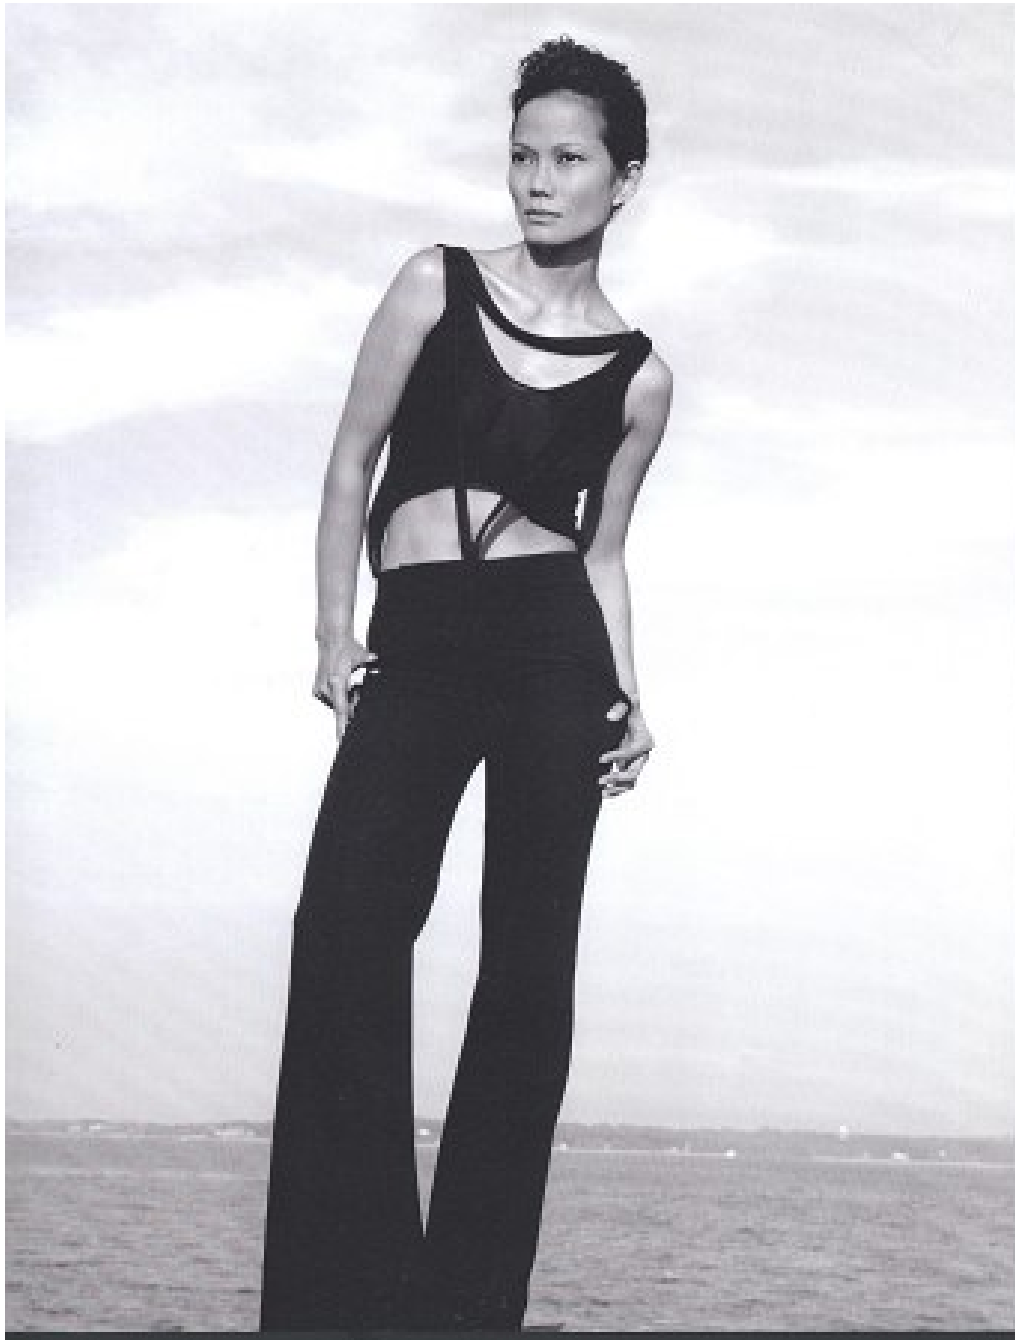

NORA ARIFFIN

NORA ARIFFIN

Height: 5'9" (175cm) Bust: 34" (86cm) B Waist: 24" (61cm) Hip: 34" (86 cm)
Dress: 4-6 US (34-36 EU) Shoe: 9 US (40 EU) Hair: Black Eye: Brown

HEFFNER MANAGEMENT